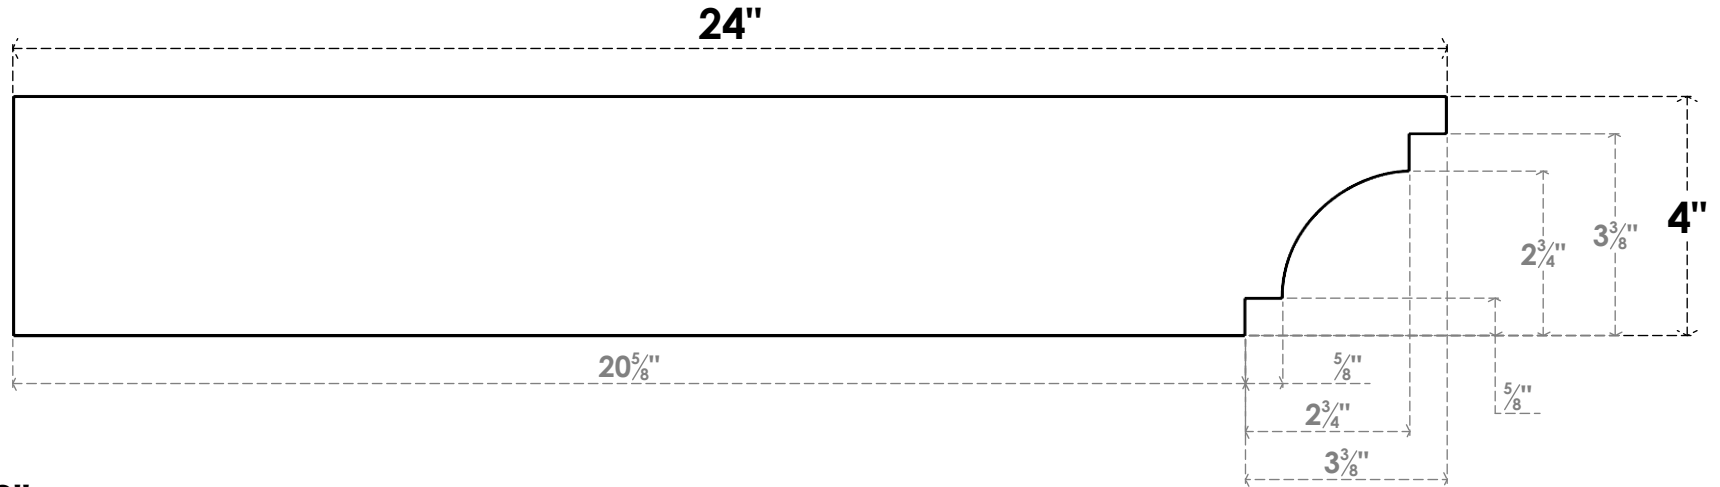

# ITEM NUMBER: RFTURS020X04000X24000X004MED00RCPR

2"W X 4"H X 24"L TIMBERTHANE ROUGH CEDAR MEDITERRANEAN FAUX WOOD SOLID RAFTER TAIL, 4"L END, PRIMED TAN

## SIDE PROFILE