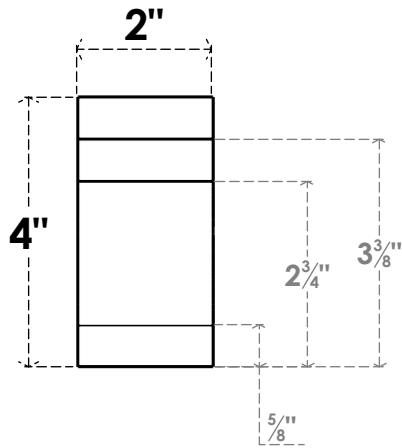

# ITEM NUMBER: RFTURS020X04000X24000X004MED00RCPR

2"W X 4"H X 24"L TIMBERTHANE ROUGH CEDAR MEDITERRANEAN FAUX WOOD SOLID RAFTER TAIL, 4"L END, PRIMED TAN

## SIDE PROFILE